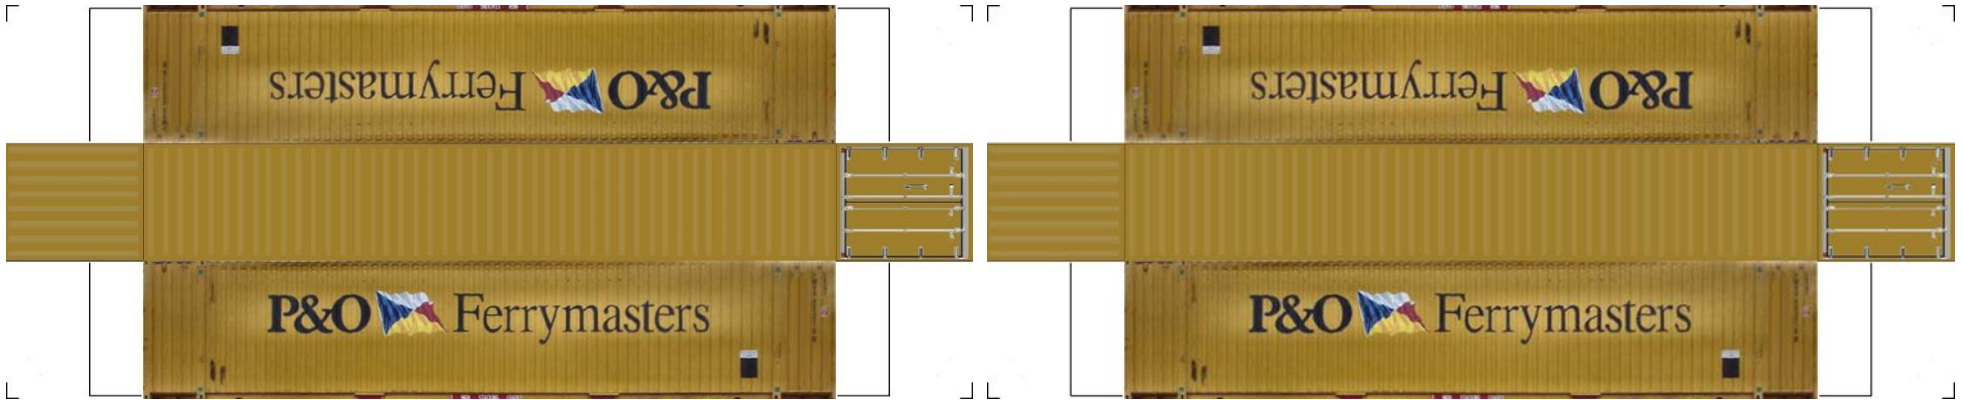

BUILD YOUR OWN (N SCALE) 48ft HIGH CUBE CONTAINERS

[Click to watch instructional video](#)

BUILD YOUR OWN (48ft HIGH CUBE CONTAINERS) N SCALE

Drawn By
www.krafttrains.com