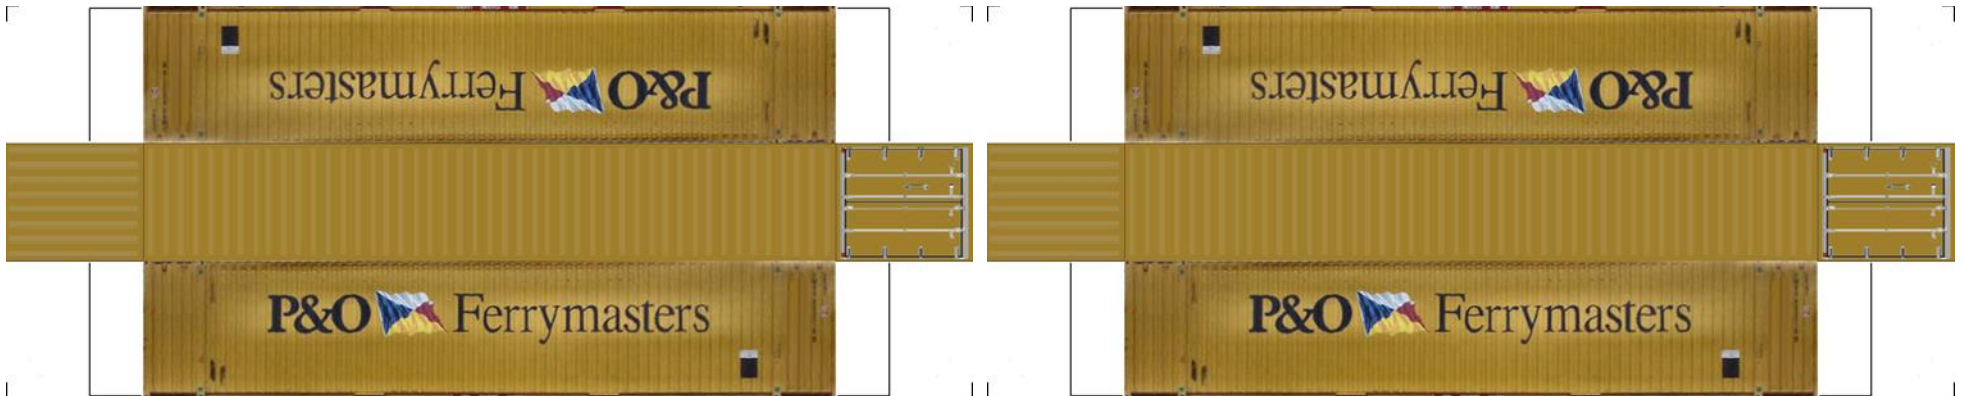

BUILD YOUR OWN (N SCALE) 48ft HIGH CUBE CONTAINERS

[Click to watch instructional video](#)

BUILD YOUR OWN (48ft HIGH CUBE CONTAINERS) N SCALE

Drawn By
www.krafttrains.com